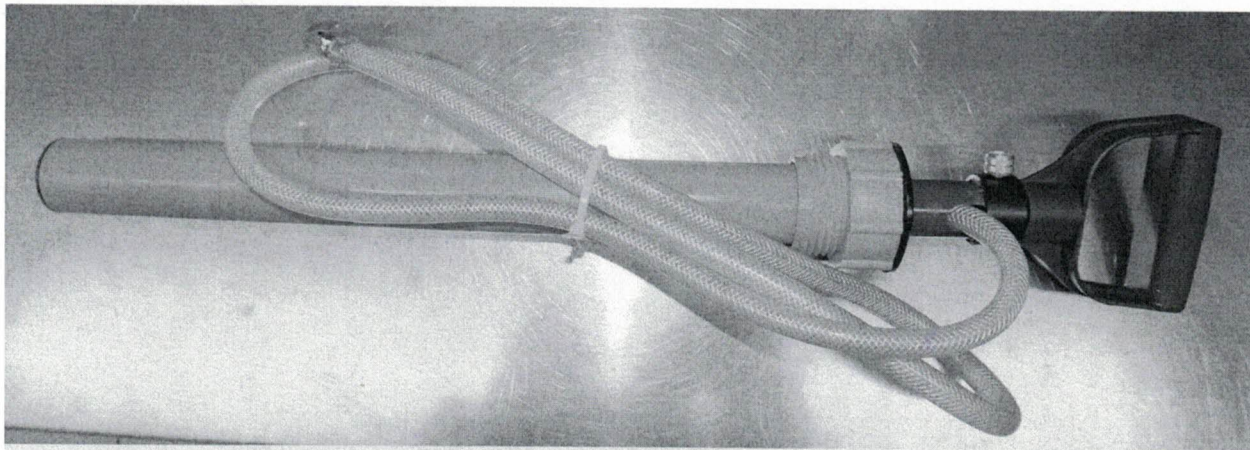

Filling pump

For TERRA-S 25 liter canister with inside thread applicable
Capacity of filling pump is 250ml per throw.

- High life time
- With fast closure help
- Capacity, 250ml per throw
- Pump length approx. 44cm screwed in
- Max. run out length 35cm
- Pump can be cleaned with water
- Adapter for Valve

With the Filling Pump you can effortlessly fill up your tire with TERRA-S canister. Therefore please screw the pump onto canister and clip the filling adapter onto valve neck. Filling pump conveys 250ml puncture sealant per throw. Easiest handling, especially for bigger tires very good applicable.